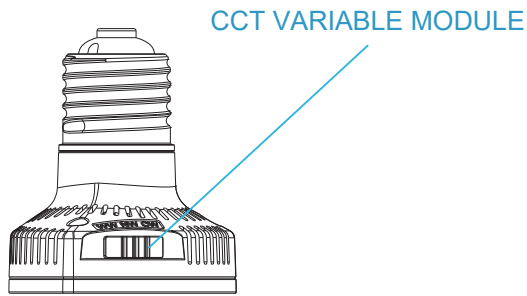

CCT Selections:

There are 3 color temperatures available (WW/NW/CW)

Please select the color temperature you prefer before installation

WW	NW	CW
4500K	5000K	5700K

Power Selections:

There are 3 power options (L/M/H), please select the power according to your needs

	L(60%)	M(80%)	H(100%)
FCL-60W	36W	48W	60W
FCL-80W	48W	64W	80W
FCL-100W	60W	80W	100W
FCL-120W	72W	96W	120W

Warm Tips:

1. Please cut the power off before adjusting the color temperature or power
2. The product should be installed by professionals to avoid damage and danger