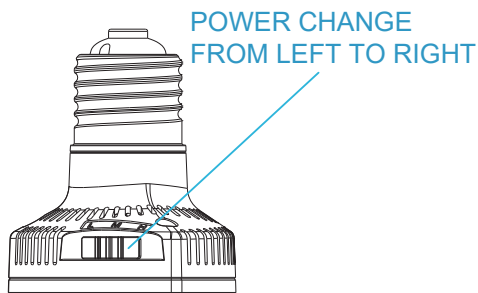

CCT Selections:

There are 3 color temperatures available (WW/NW/CW)

Please select the color temperature you prefer before installation

WW	NW	CW
4500K	5000K	5700K

Power Selections:

There are 3 power options (L/M/H), please select the power according to your needs